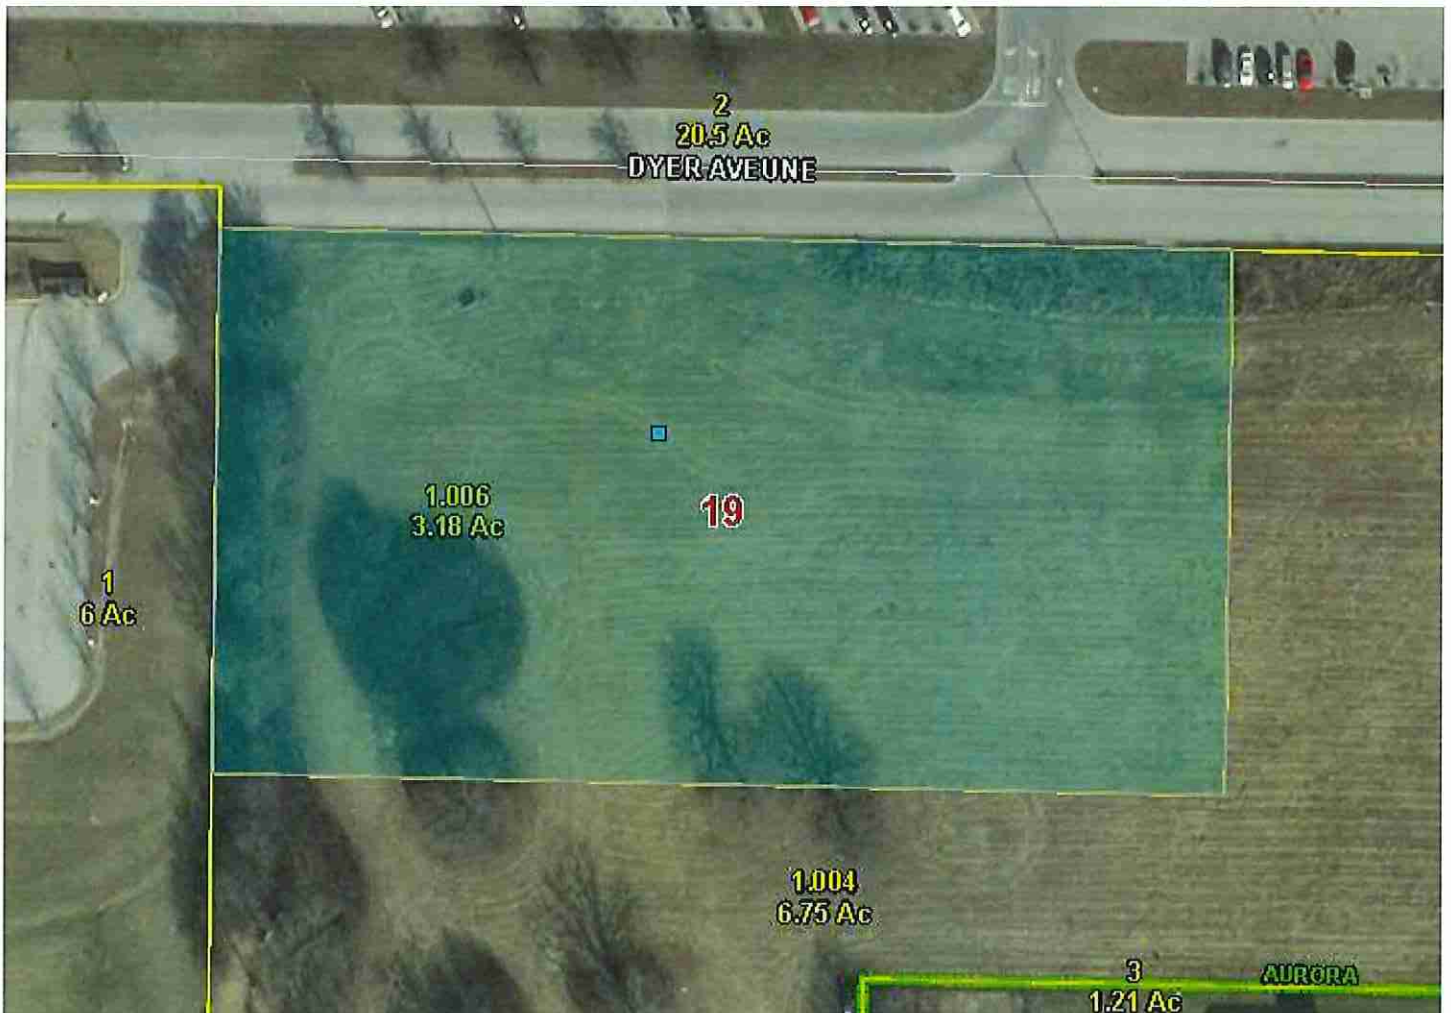

Lawrence County, MO

Property Report Card

Parcel Number: 204019003001001006

Owner Name: LBO DEVELOPMENT II LLC

Situs Address: 300 DYER

Mail To Address: P O BOX 39

Mail To Address 2:

Mail To City State Zip: BELLE MO 65013-

Database Acres: 3.18

Book/Page: 0454-3826

Section: 19

Township: 26

Range: 25

Date Acquired: 2018-08-28

Land Assessed: 27650

Total Assessed Including Land: 27650

Legal Description: BEG NE COR OF LT A OF BRAUM'S ICE CREAM COMPANY. THEN E360.68' THEN S35' TO S R/W OF DYER ST, THEN E124.48' S259.87' W485' N295' E TO POB

*Printed
12-18-20
ca*

Data contained within this web site was created from record research provided by the county and/or city. Lawrence County, Missouri does not guarantee any accuracies to the data or attribute information displayed, queried, or printed from this web site. This web site is only intended for informational purposes.